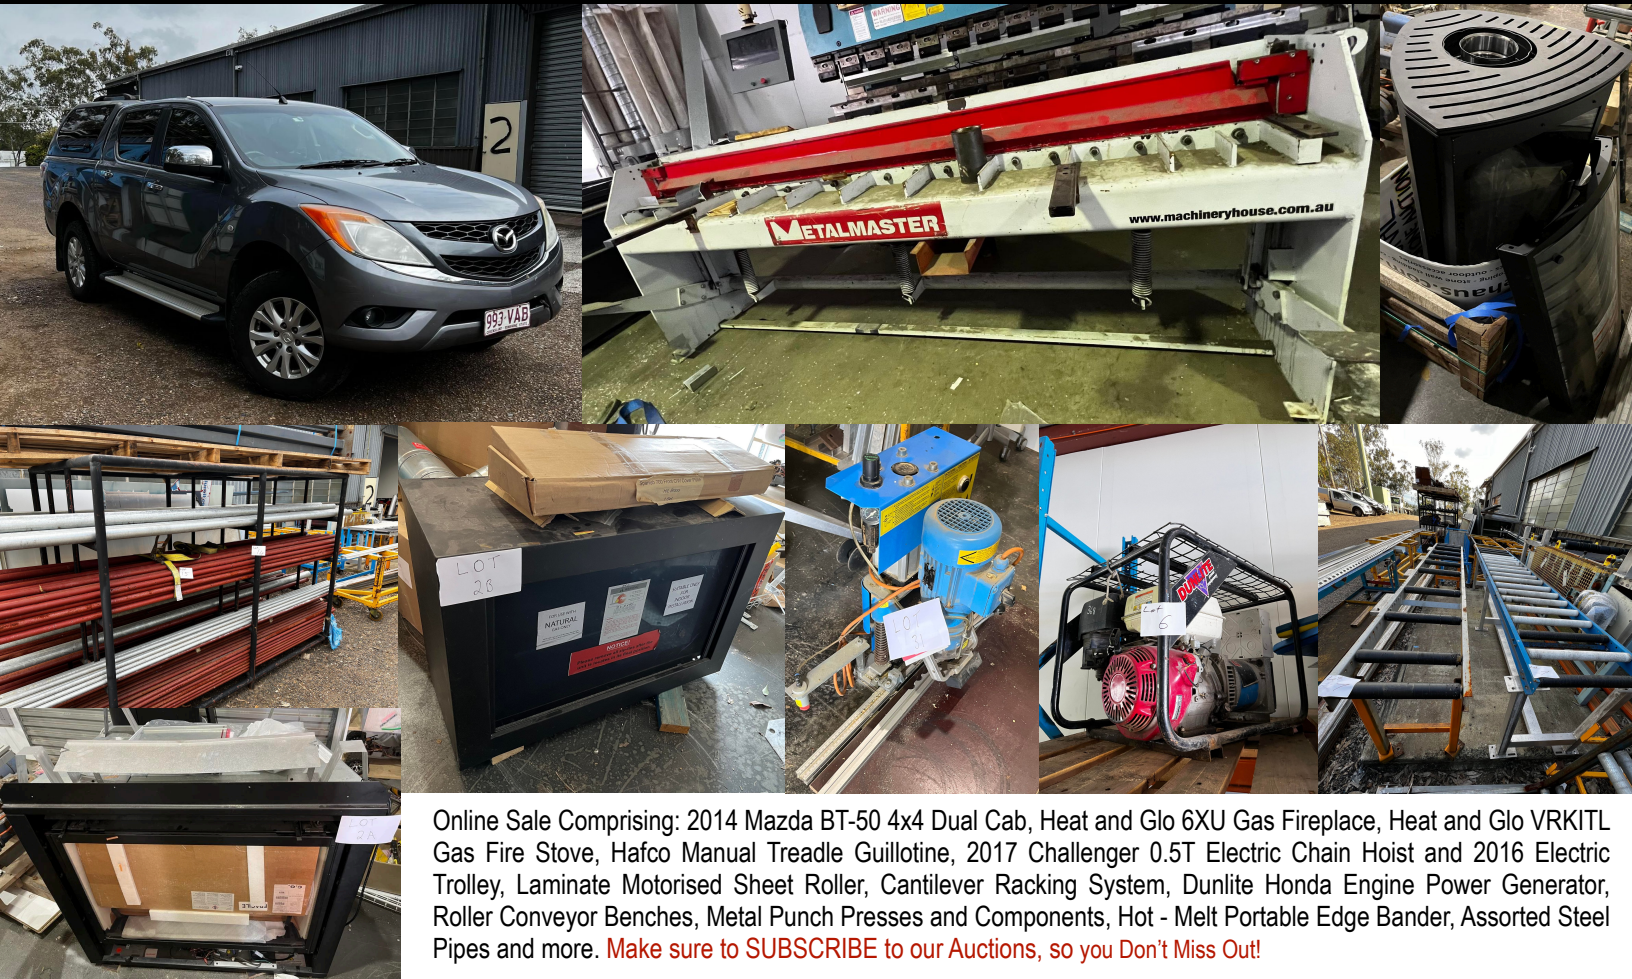

## MAZDA BT-50 DUAL CAB, FIREPLACE, MACHINERY, TOOLS ONLINE AUCTION SALE

Under Instructions from a Private Owner

**Online Auction Commences: 9am, Wednesday 7th September 2022**

**Online Auction Closes: 1pm, Wednesday 14th September 2022 (Time Bidding Extension Applies)**

Online Sale Comprising: 2014 Mazda BT-50 4x4 Dual Cab, Heat and Glo 6XU Gas Fireplace, Heat and Glo VRKITL Gas Fire Stove, Hafco Manual Treadle Guillotine, 2017 Challenger 0.5T Electric Chain Hoist and 2016 Electric Trolley, Laminate Motorised Sheet Roller, Cantilever Racking System, Dumlite Honda Engine Power Generator, Roller Conveyor Benches, Metal Punch Presses and Components, Hot - Melt Portable Edge Bander, Assorted Steel Pipes and more. **Make sure to SUBSCRIBE to our Auctions, so you Don't Miss Out!**