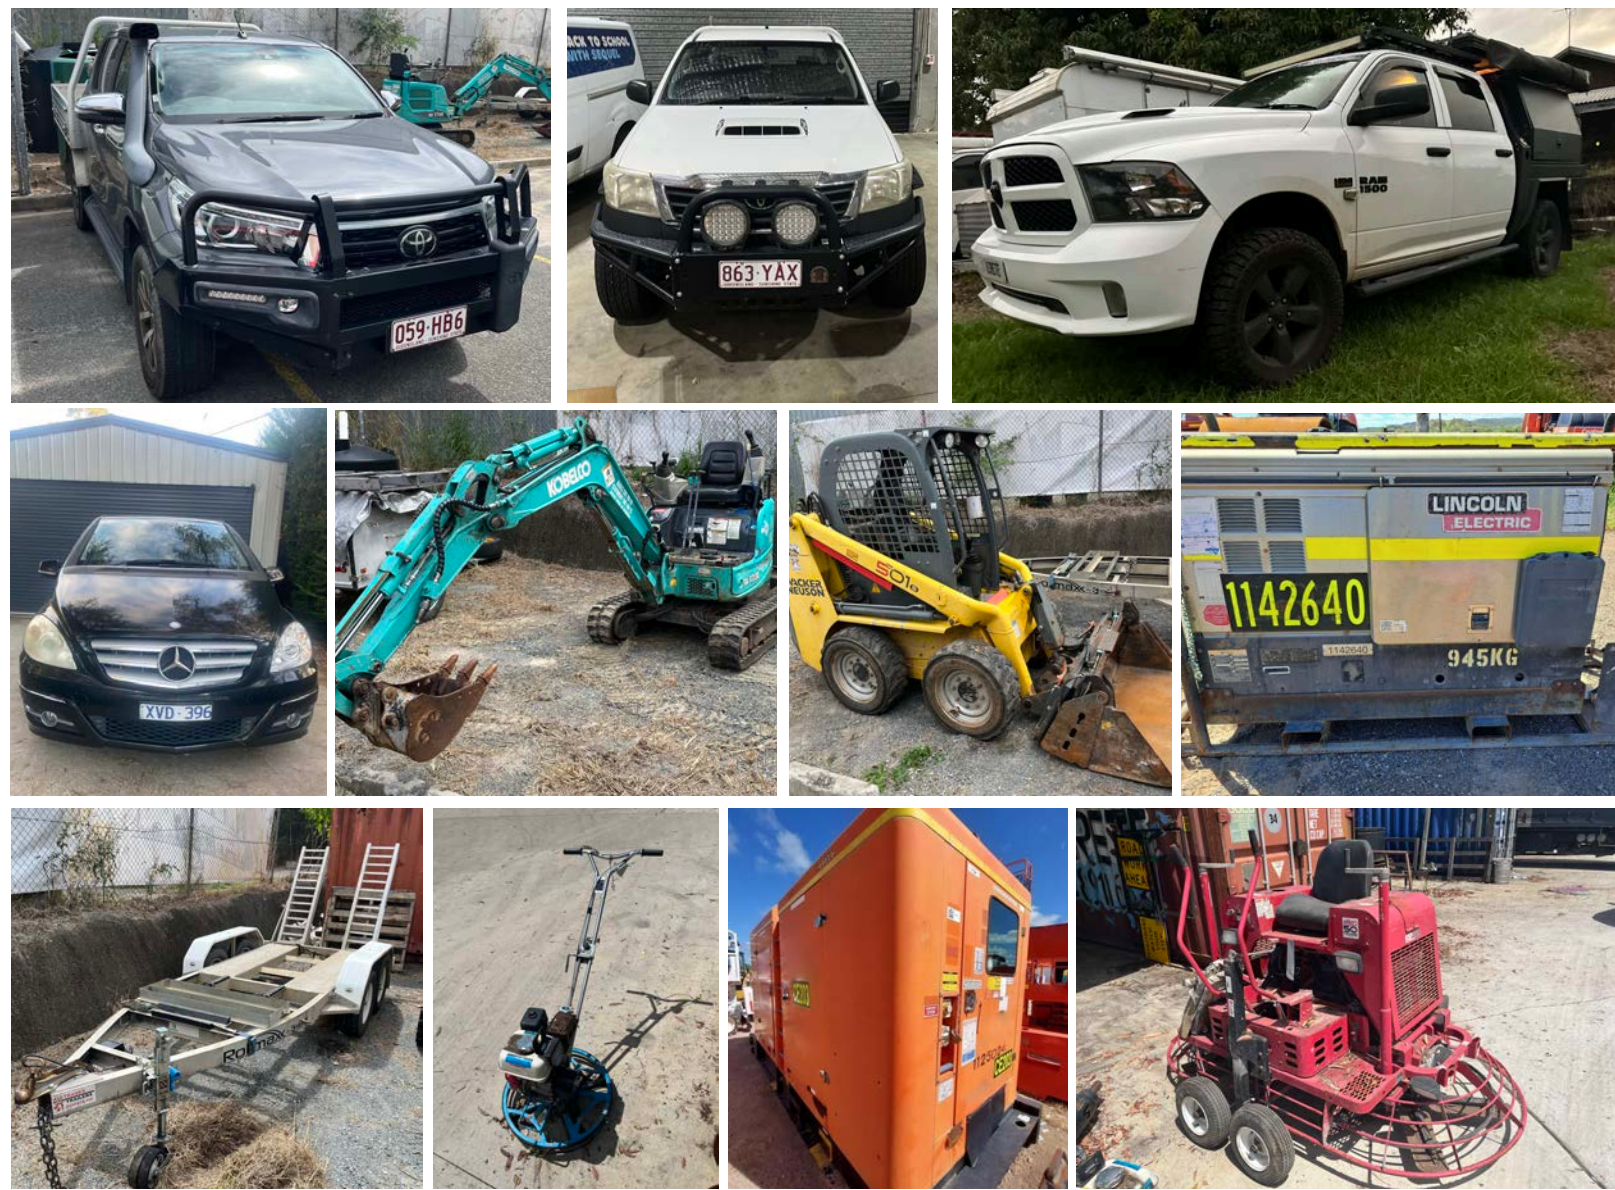

MULTI SITE ONLINE AUCTION

Brisbane & Melbourne: Motor Vehicles and Earthmoving Equipment

North QLD: Power Generator & Industrial Site Welder
Under instructions from a leading Insolvency Practitioner, Bankruptcy Trustee and Corporate client.

A various Buyers Premium Is Applicable To All Lots

Asset Includes: Brisbane/North QLD: 2020 Toyota Hilux SR5 Dual Cab, 2020 RAM 1500 Express Dual Cab, 2011 Toyota Hilux SR Utility, 2018 Kobelco Mini-Excavator, 2015 Wacker Neuson Kompaktlader Mini Skid Loader, 2013 Promac 250kva Diesel Generator and 2014 Lincoln Diesel Welder/Generator, 2017 Sureweld Pig/Plant Trailer, 2013 Allen Engineering Riding Industrial Concrete Trowel and OX Power Trowel Machine, **Melbourne:** 2010 Mercedes Benz B200 Wagon.