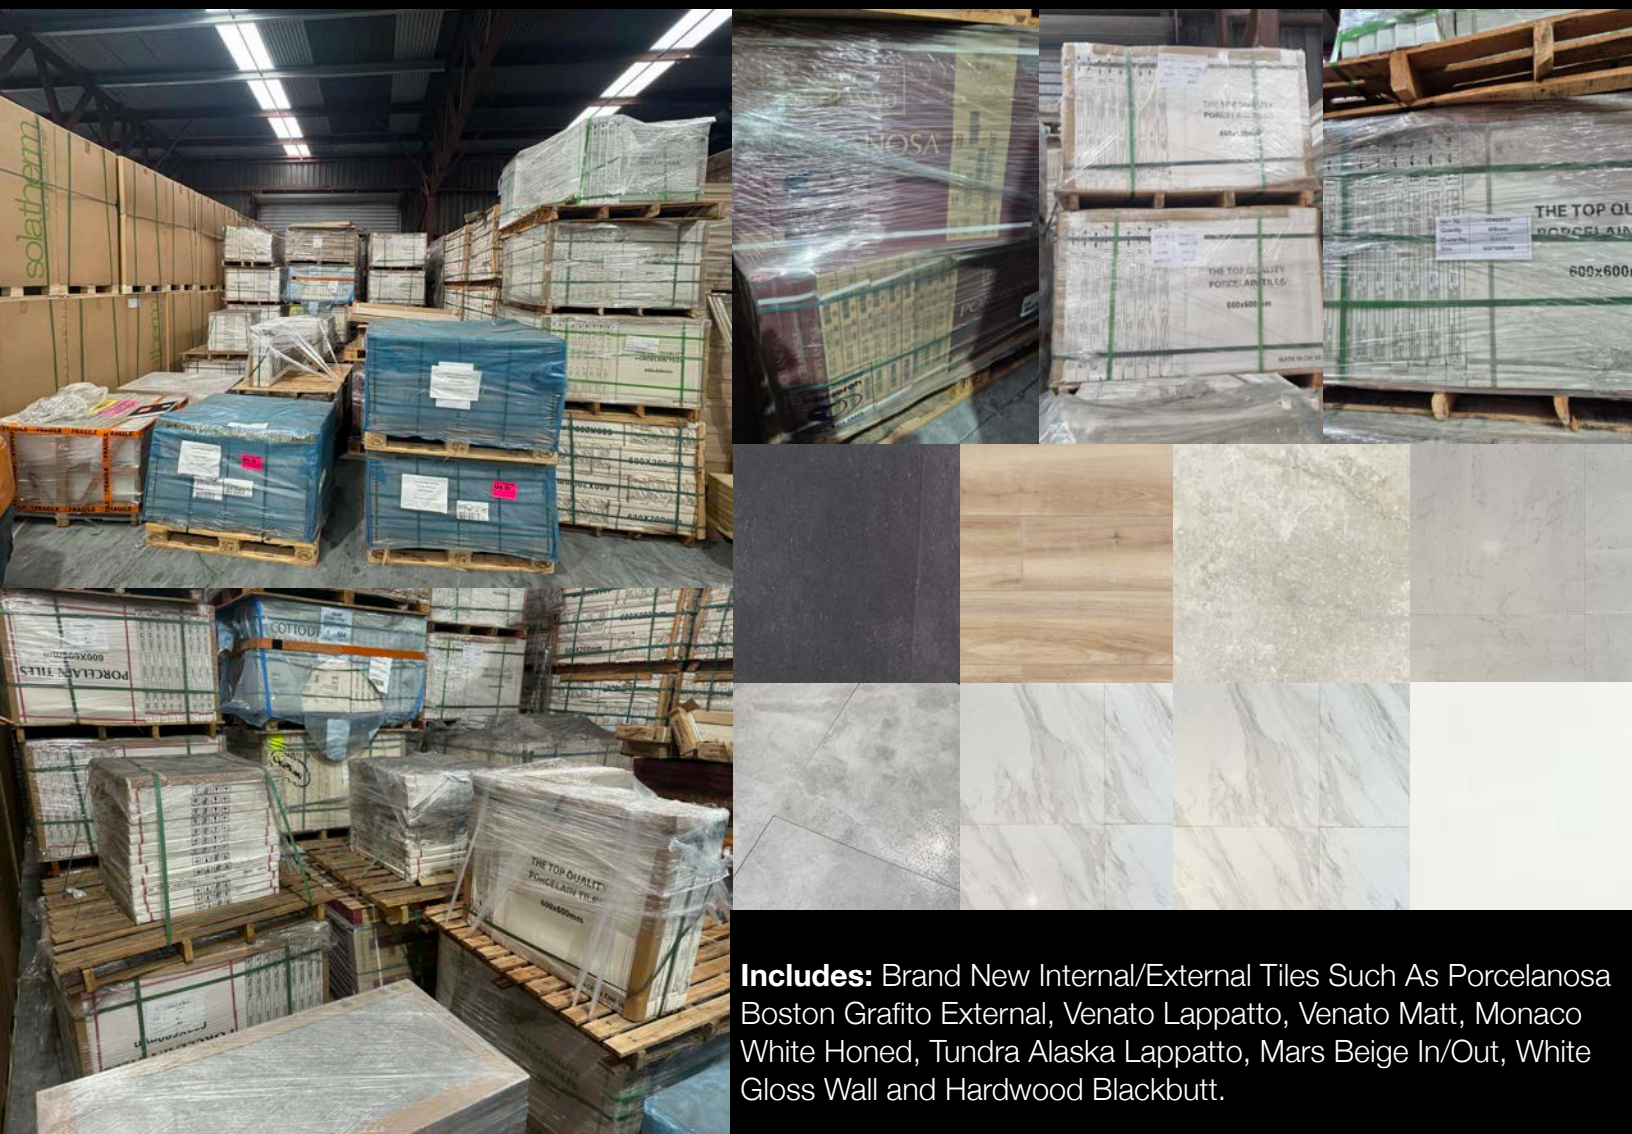

**Josh Waites**

- Email: [josh@globalauctioneers.com](mailto:josh@globalauctioneers.com)
- Call: 1300 557 112

**Includes:** Brand New Internal/External Tiles Such As Porcelanosa Boston Grafito External, Venato Lappatto, Venato Matt, Monaco White Honed, Tundra Alaska Lappatto, Mars Beige In/Out, White Gloss Wall and Hardwood Blackbutt.